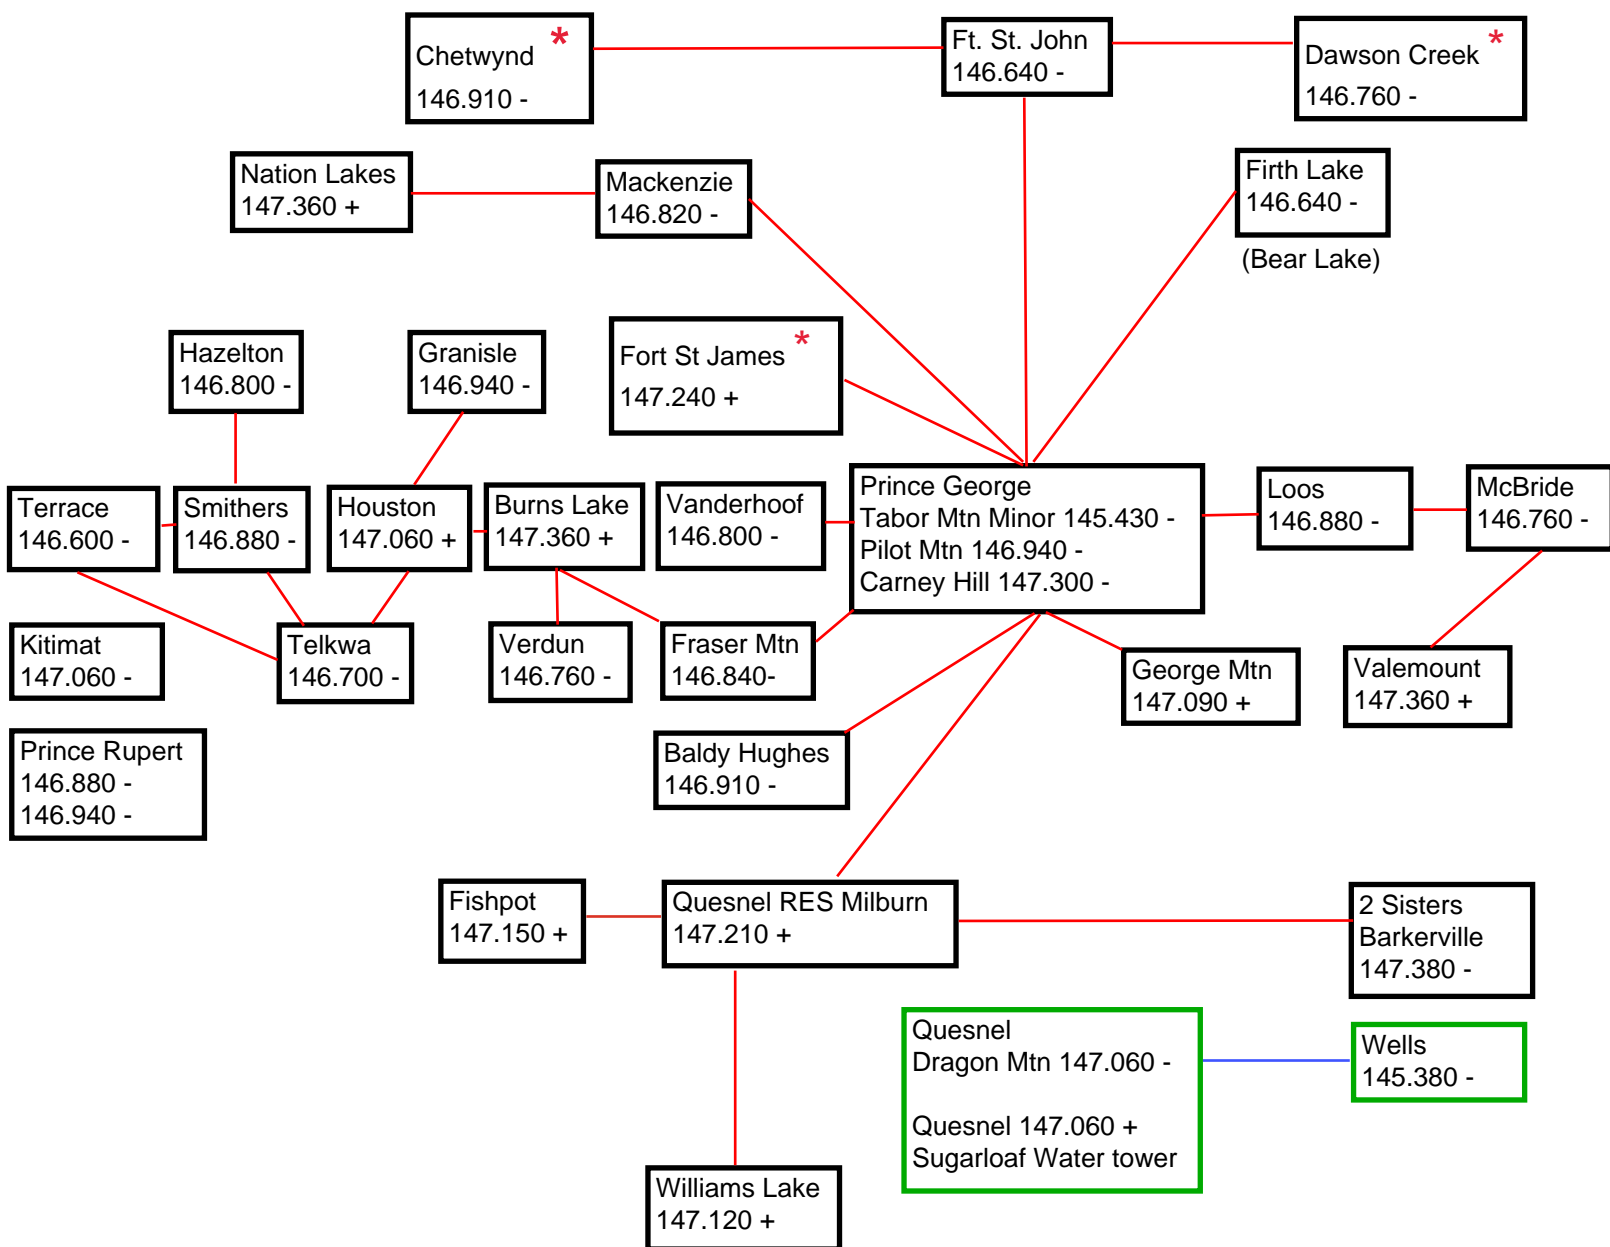

# Northern BC Repeater Map 2024

Note: ALL require 100Hz CTCSS tone

\* Denotes repeater sites not currently in service as of 2024

This network is serviced by the Prince George, Bulkley Valley, Quesnel, Cariboo-Chilcotin and Northern country amateur radio clubs.