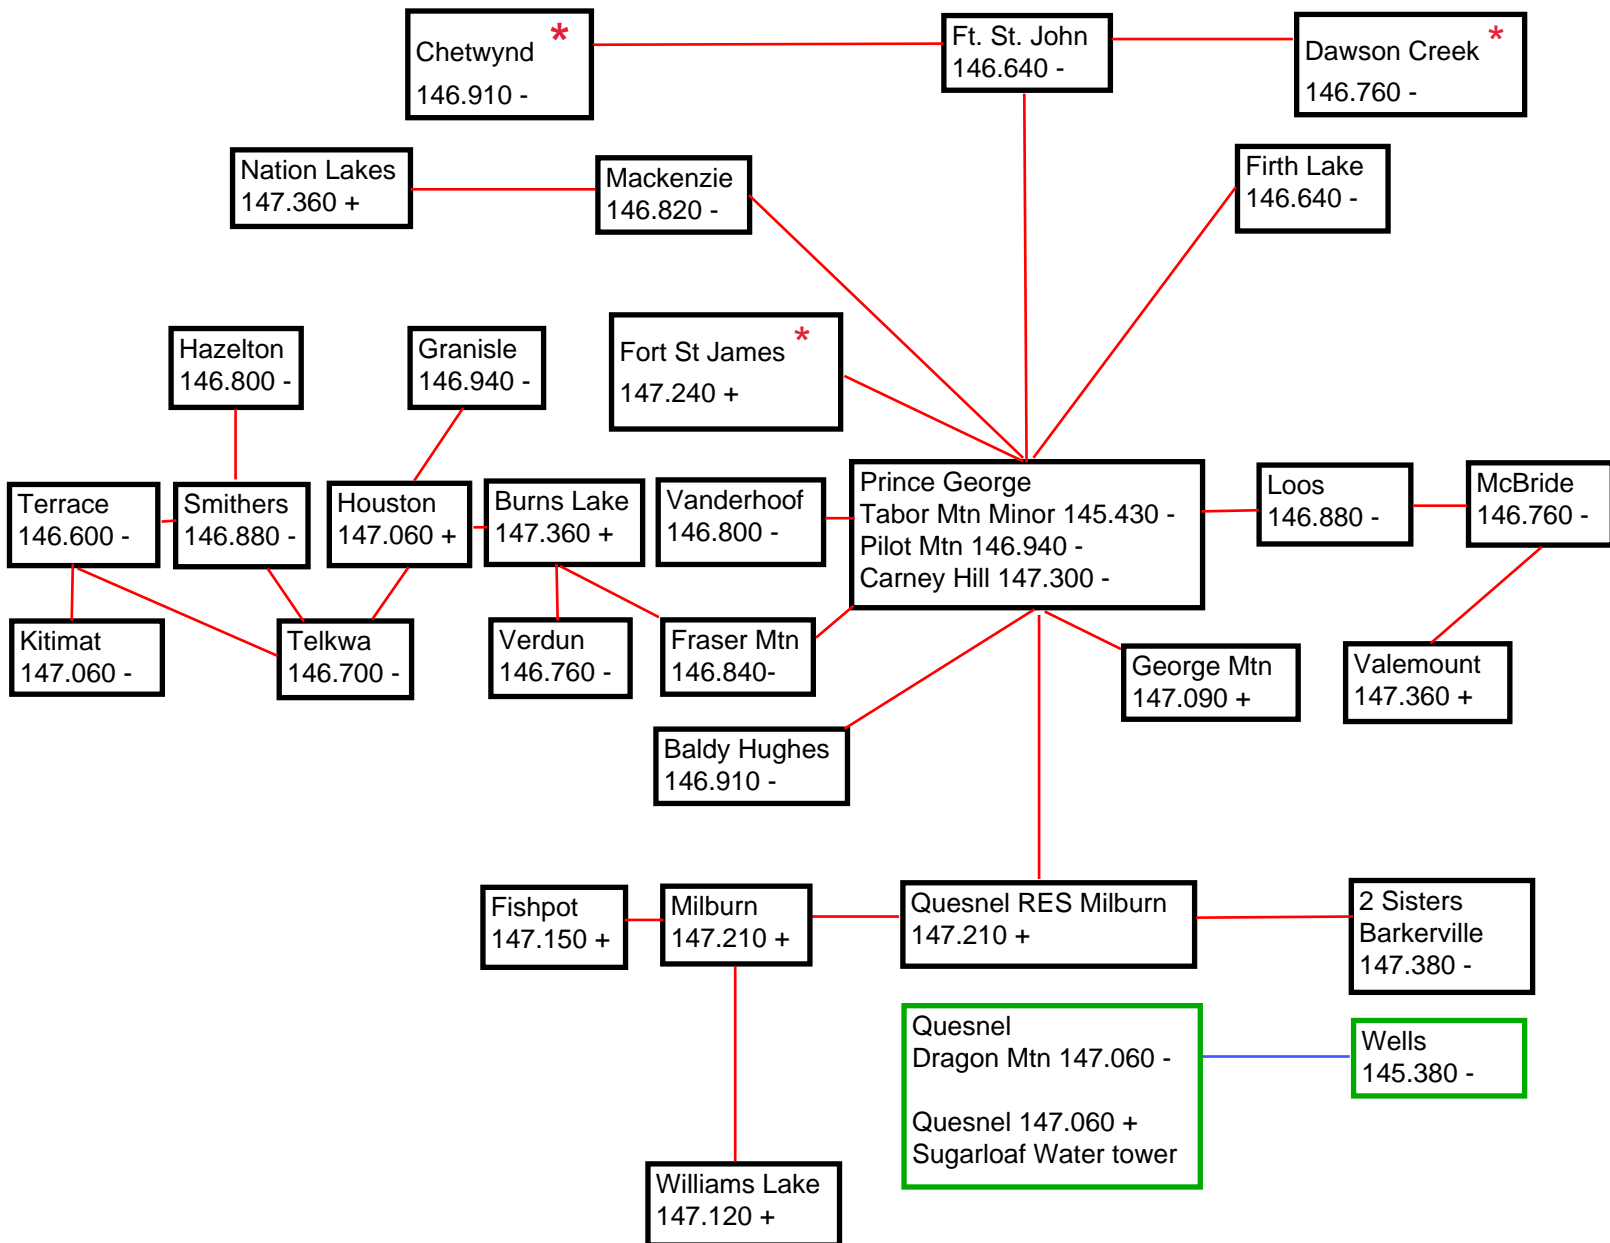

Northern BC Repeater Map 2024

Note: ALL require 100Hz CTCSS tone

* Denotes repeater sites not currently in service as of 2024

This network is serviced by the Prince George, Bulkley Valley, Quesnel, Cariboo-Chilcotin and Northern country amateur radio clubs.